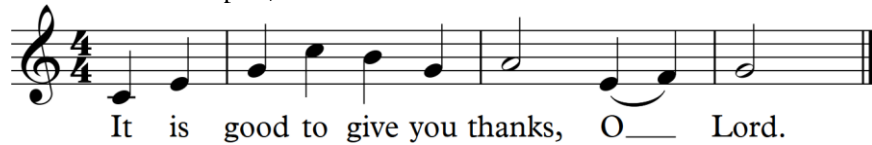

Entrance: 801 Love divine all loves excelling *UUFFFU*

Kyrie/Gloria: Mass in D *Kitson*

Psalm: p49/1 - Andrew

Acclamation: Alleluia No.3

Creed: 503 Mass VIII *Plainchant*

Offertory: Da pacem Domine *Führer*